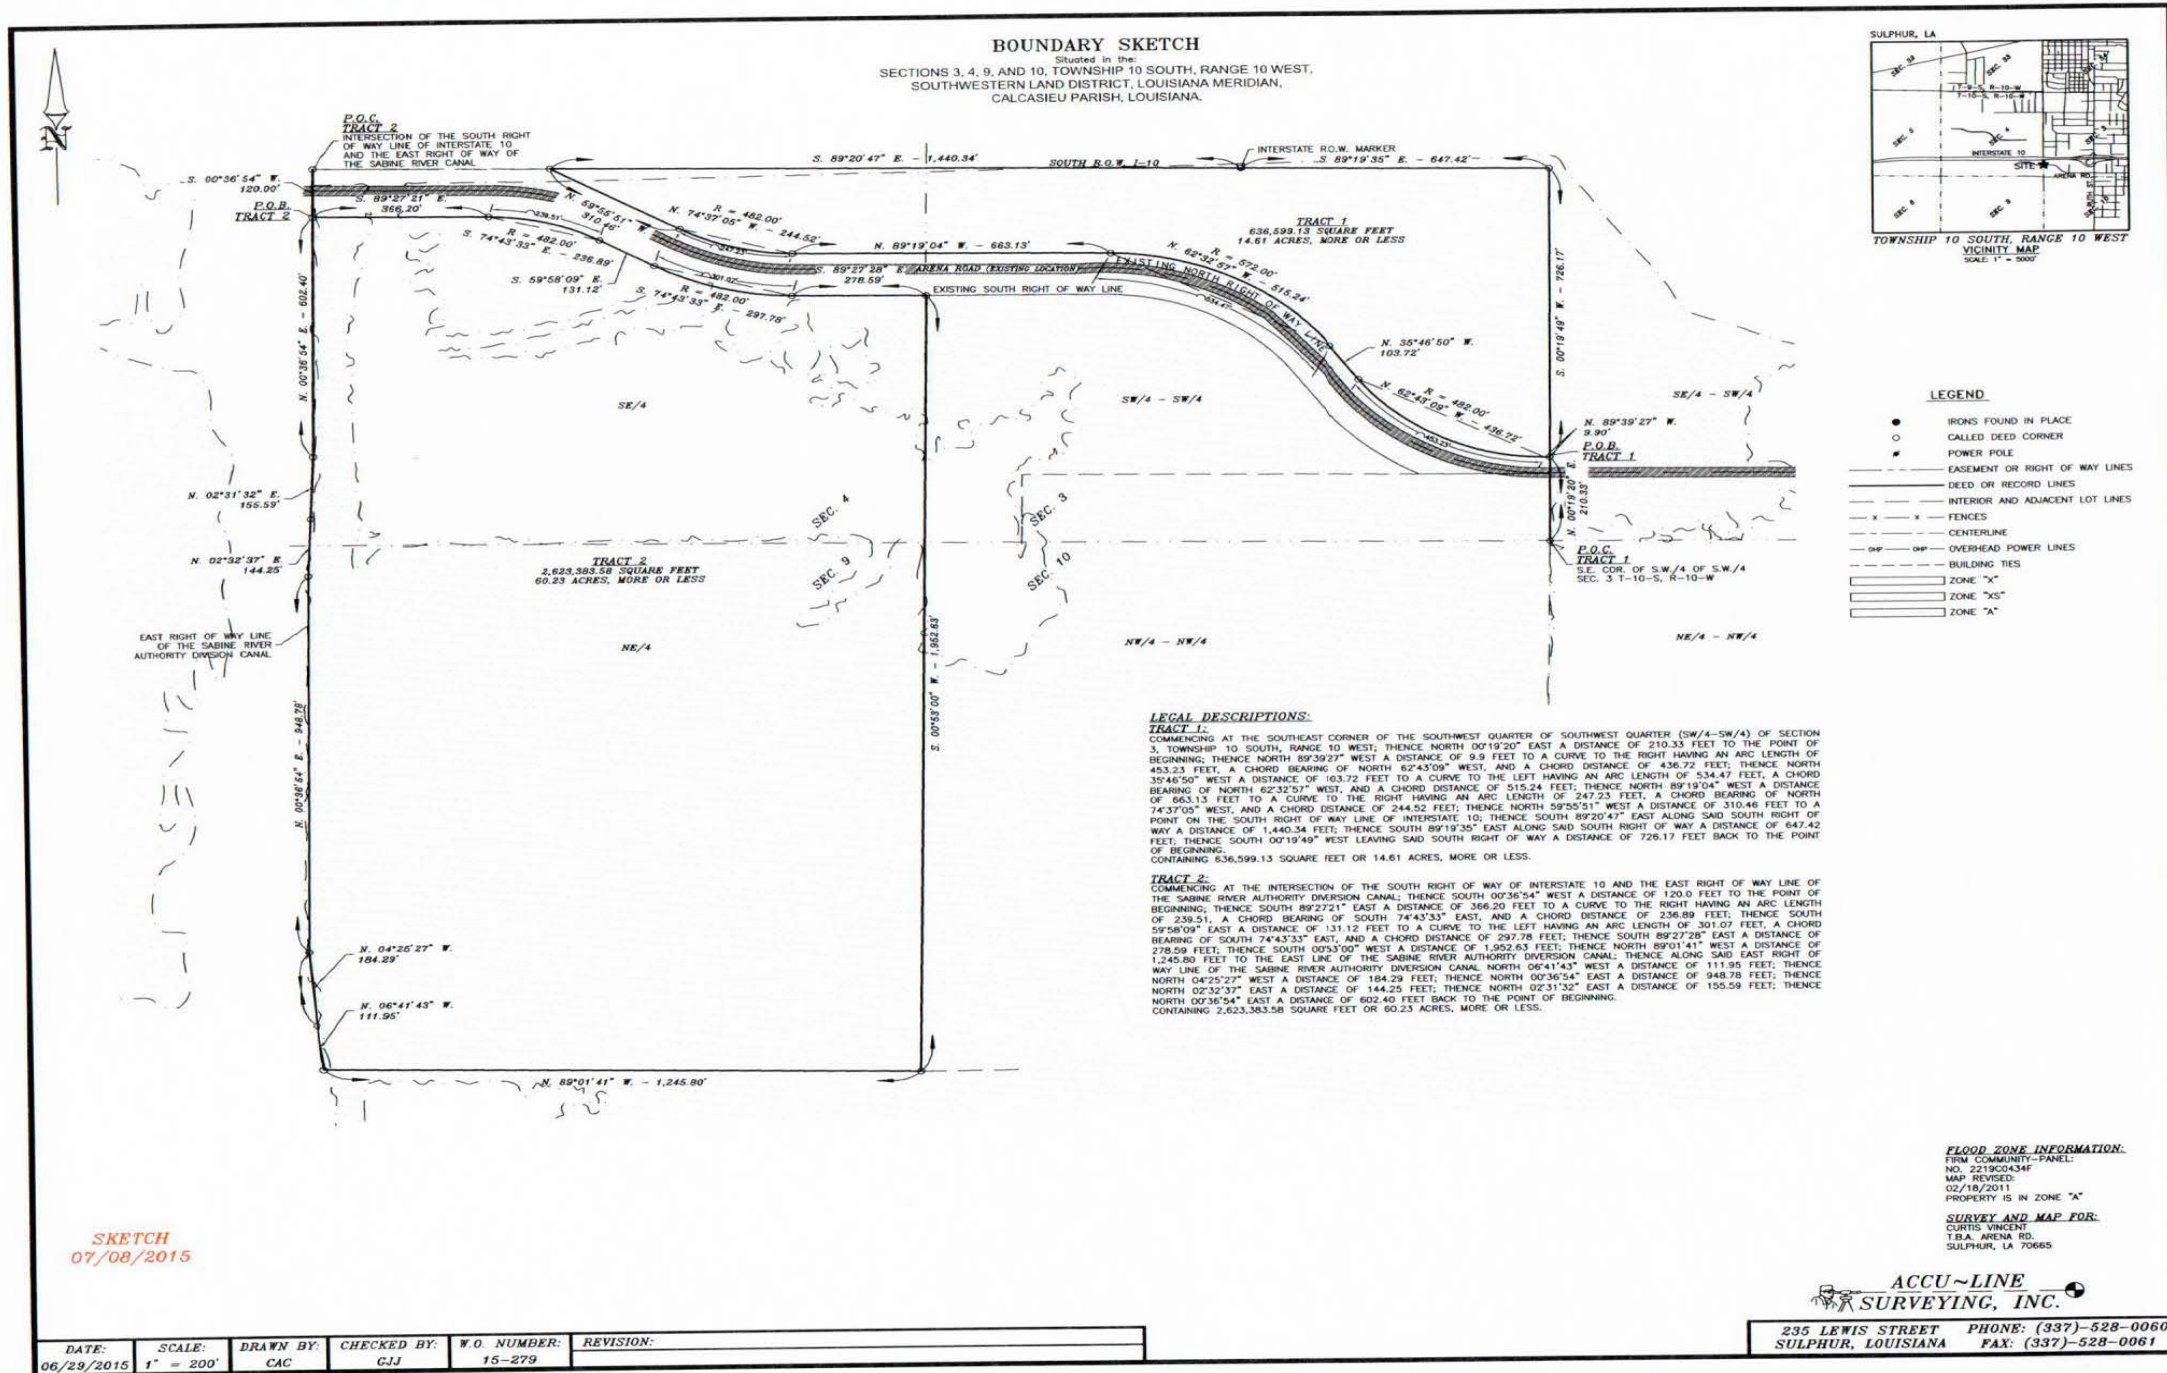

# Executive Economic Development District

DATE:	SCALE:	DRAWN BY:	CHECKED BY:	W.O. NUMBER:	REVISION:
06/29/2015	1" = 200'	CAC	GJJ	15-279	

The district is located off Arena Rd in Sulphur, LA. The orange dots below indicate the land that is included in the district.